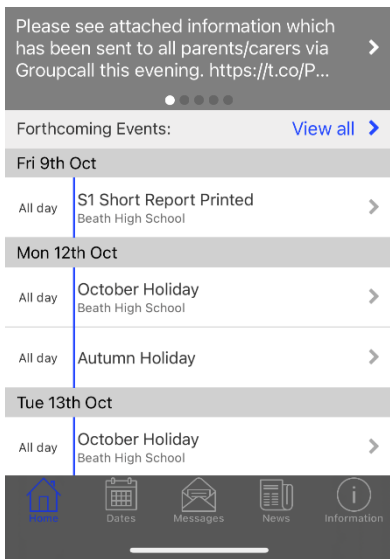

Belonging • Experiences • Aspirations • Teamwork • Honesty

Adding Multiple Schools to the App

1. Select the menu option at the top right of the app welcome page.

3. Search for your child's school and add it.

2. Select to add a school.