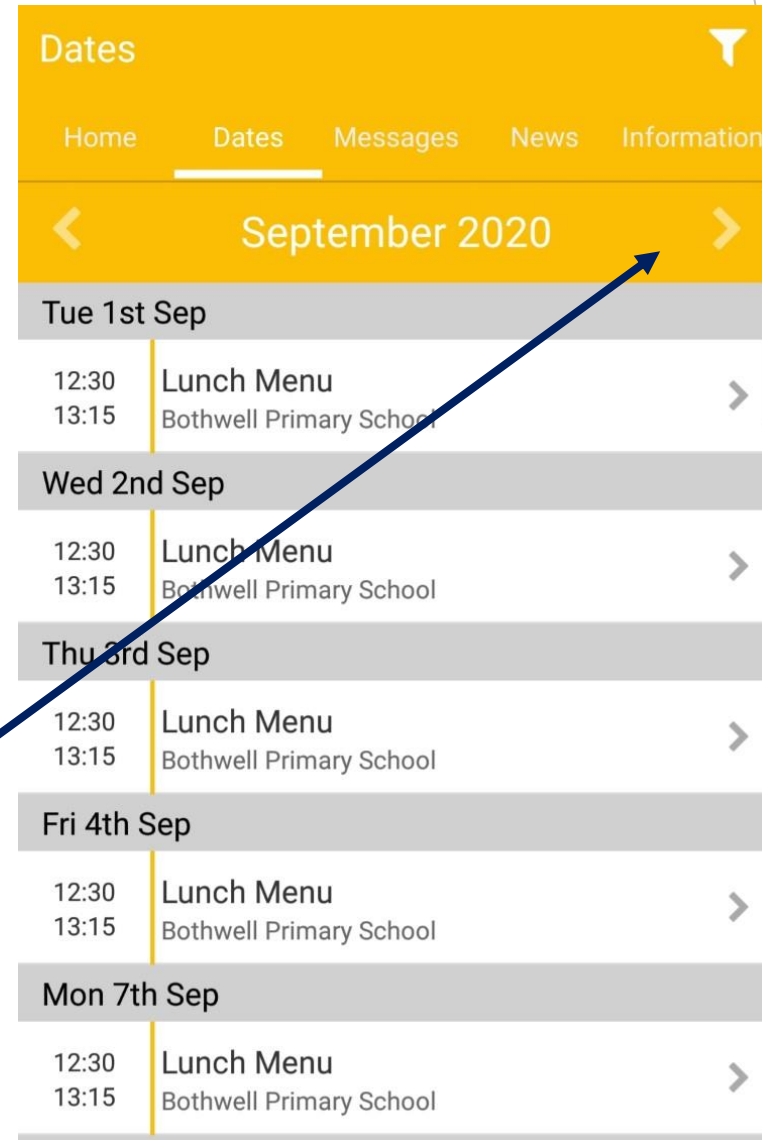

Dates

- Access to school calendar
- Daily lunch menu
- Click entries for more info
- Scroll across for next month