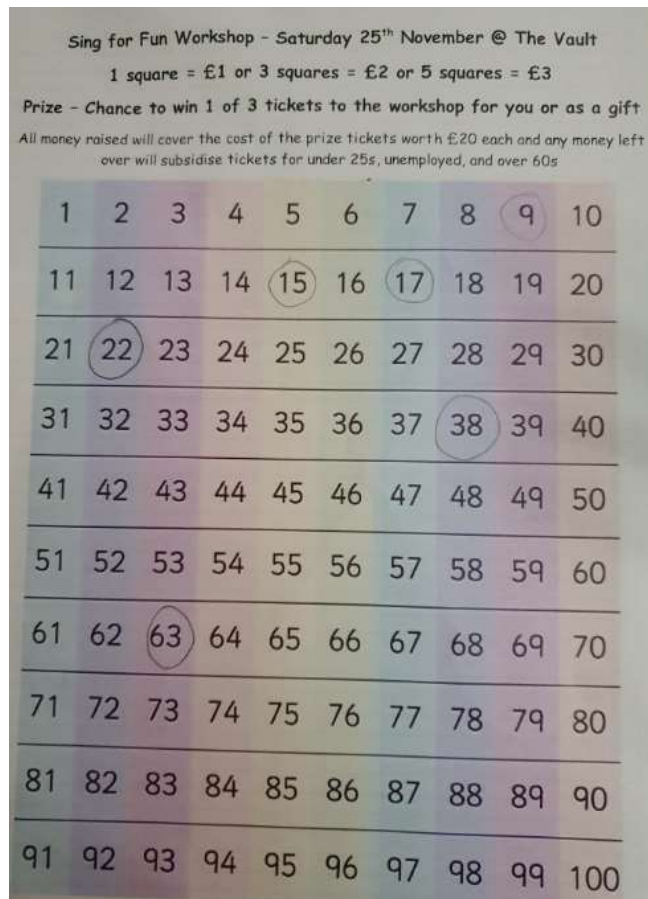

This Tuesday 14th of November, Mrs Sutherland from Inclusion Base will be in the foyer selling squares for the Sing for Fun Fundraiser (see image for more info). She will also be taking names or selling 'tickets for a tenner' to support those who would like to attend but money is tight due to Christmas coming or who are eligible for a concession (under 25s, low income earners, and over 60).

If you would like to help-out in the foyer, please get in touch with Mrs Sutherland, as she will offer a free ticket to the workshop.

Bring a pound or two to be in it to win it! Look forward to seeing you.